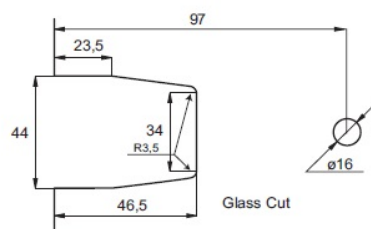

PRODUCT SHEET

Description:

Shower Hinge "King I", 135DG, SS-Look, Glass/Glass, 6-10mm Glass Thickness, w/Angle Adjustment & 25DG Return, Function, Brass Material, Rectagular Shape, Rounded Edges &, Corners

Item number:

15.24.141-5

Units	Box	Carton	HS Code	Barcode
Pcs.	1	10	8302100090	 5704866439602

SISO A/S

Mileparken 11
DK-2740 Skovlunde
Denmark
VAT: DK 24786013

Phone +45 45 830 900

www.siso.dk
siso@siso.dk

Danske Bank
Nytorv Branch
Copenhagen
SWIFT: DABADKKK

Account no.
4180 3112 112936
IBAN Account
DK7230003112112936