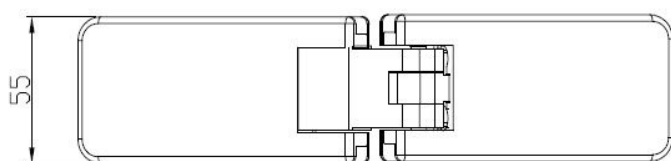

PRODUCT SHEET

Description:

Shower Hinge "King I", 135DG, SS-Look, Glass/Glass, 6-10mm Glass Thickness, w/Angle Adjustment & 25DG Return, Function, Brass Material, Rectagular Shape, Rounded Edges &, Corners

Item number:

15.24.141-5

Units	Box	Carton	HS Code	Barcode
Pcs.	1	10	8302100090	 5704866439602

SISO A/S

Mileparken 11
DK-2740 Skovlunde
Denmark
VAT: DK 24786013

Phone +45 45 830 900

www.siso.dk
siso@siso.dk

Danske Bank
Nytorv Branch
Copenhagen
SWIFT: DABADKKK