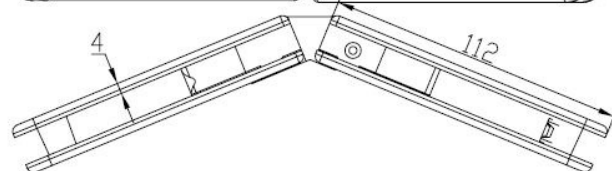

PRODUCT SHEET

Description:

Shower Hinge "King I", 135DG, SS-Look, Glass/Glass, 6-10mm Glass Thickness, w/Angle Adjustment & 25DG Return, Function, Brass Material, Rectagular Shape, Rounded Edges &, Corners

Item number:

15.24.141-5

Units	Box	Carton	HS Code	Barcode
Pcs.	1	10	8302100090	 5704866439602

SISO A/S

Mileparken 11
DK-2740 Skovlunde
Denmark
VAT: DK 24786013

Phone +45 45 830 900

www.siso.dk
siso@siso.dk

Danske Bank
Nytorv Branch
Copenhagen
SWIFT: DABADKKK

Account no.
4180 3112 112936
IBAN Account
DK7230003112112936